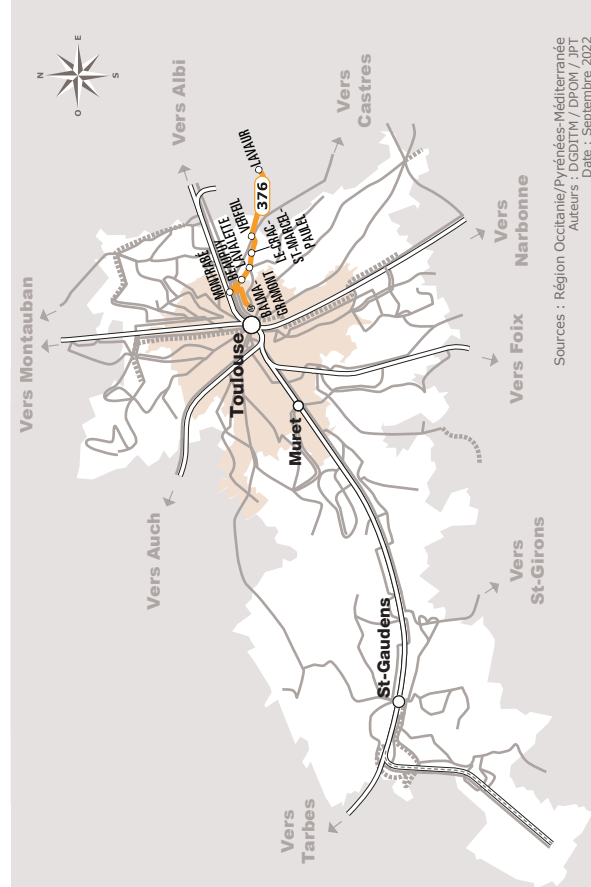

LAVAU-TOULOUSE

JOURS DE LA SEMAINE		LàV	Làs	Làs	Làs	Làs	Me	LàV	LàV	LMJV	LMJV
PÉRIODES SCOLAIRES		●	●	●	●	●	●	●	●	●	●
PETITES VACANCES		●	●	●	●	●		●	●		
ÉTÉ		●	●	●	●	●		●	●		
LAVAU	Gare Routière						12:25			17:30	18:25
	Mairie						12:30			17:35	18:27
	Charles de Gaule						12:33			17:38	18:29
	Pinel						12:37			17:42	18:32
VERFEIL	Le Ramel						12:45			17:50	18:40
	Lastours						12:46			17:51	18:41
	Castelvert						12:48			17:53	18:42
	Collège J. Gay ♿	06:40	06:55	08:15	09:10	11:45		14:00	17:10		18:43
SAINT-MARCEL-PAULEL	Mairie	06:42	06:57	08:17	09:12	11:47	12:50	14:02	17:12	17:55	18:45
	Gendarmerie	06:43	06:58	08:18	09:13	11:48	12:53	14:03	17:13	17:58	18:48
	Escalonne ♿	06:45	07:00	08:20	09:15	11:50	12:55	14:05	17:15	18:00	18:50
	En Lance	06:46	07:01	08:21	09:16	11:51	12:56	14:06	17:16	18:01	18:51
LAVALETTE	Le Crac ♿	06:47	07:02	08:22	09:17	11:52	12:57	14:07	17:17	18:02	18:52
	St Jean	06:49	07:04	08:24	09:19	11:54	12:59	14:09	17:19	18:04	18:54
BEAUPUY	Clinique ♿	06:50	07:05	08:25	09:20	11:55	13:00	14:10	17:20	18:05	18:55
	Mairie	06:53	07:08	08:28	09:23	11:58	13:03	14:13	17:23	18:08	18:58
MONTRABE	Mairie	06:55	07:10	08:30	09:25	12:00	13:05	14:15	17:25	18:10	19:00
BALMA	Gramont ⁽¹⁾ ♿	07:05	07:25	08:47	09:35	12:10	13:12	14:25	17:35	18:20	19:10

♿ Tous les véhicules de cette ligne sont accessibles aux personnes en fauteuil roulant.

Pour les horaires de passage des autocars, il est conseillé de se présenter quelques minutes avant l'heure indiquée.

⁽¹⁾ Correspondance avec le métro ligne A

ANNÉE 2022 - 2023
Du 10/10/2022 au 31/08/2023

Horaires AUTOCAR

376

Ligne 376

Lavau > Balma (M)