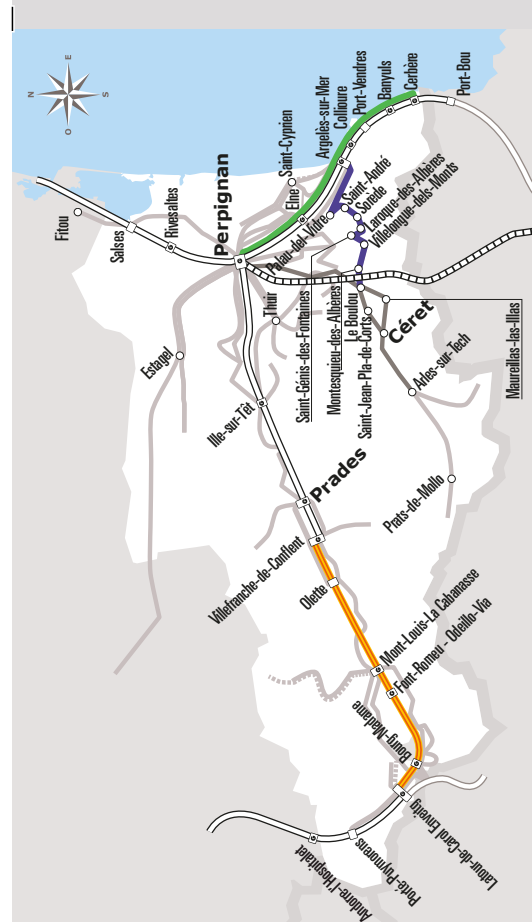

Ne circule pas les jours fériés

(1) Montée interdite

(2) Descente interdite

ANNÉE 2022 - 2023
Du 1/09/2022 au 07/07/2023

Pyrénées
Orientales

Horaires
AUTOCAR

540

Ligne **540**

Banyuls sur mer
> Perpignan

lio.laregion.fr

Sources : Région Occitanie, DGDIM - Fabagogo