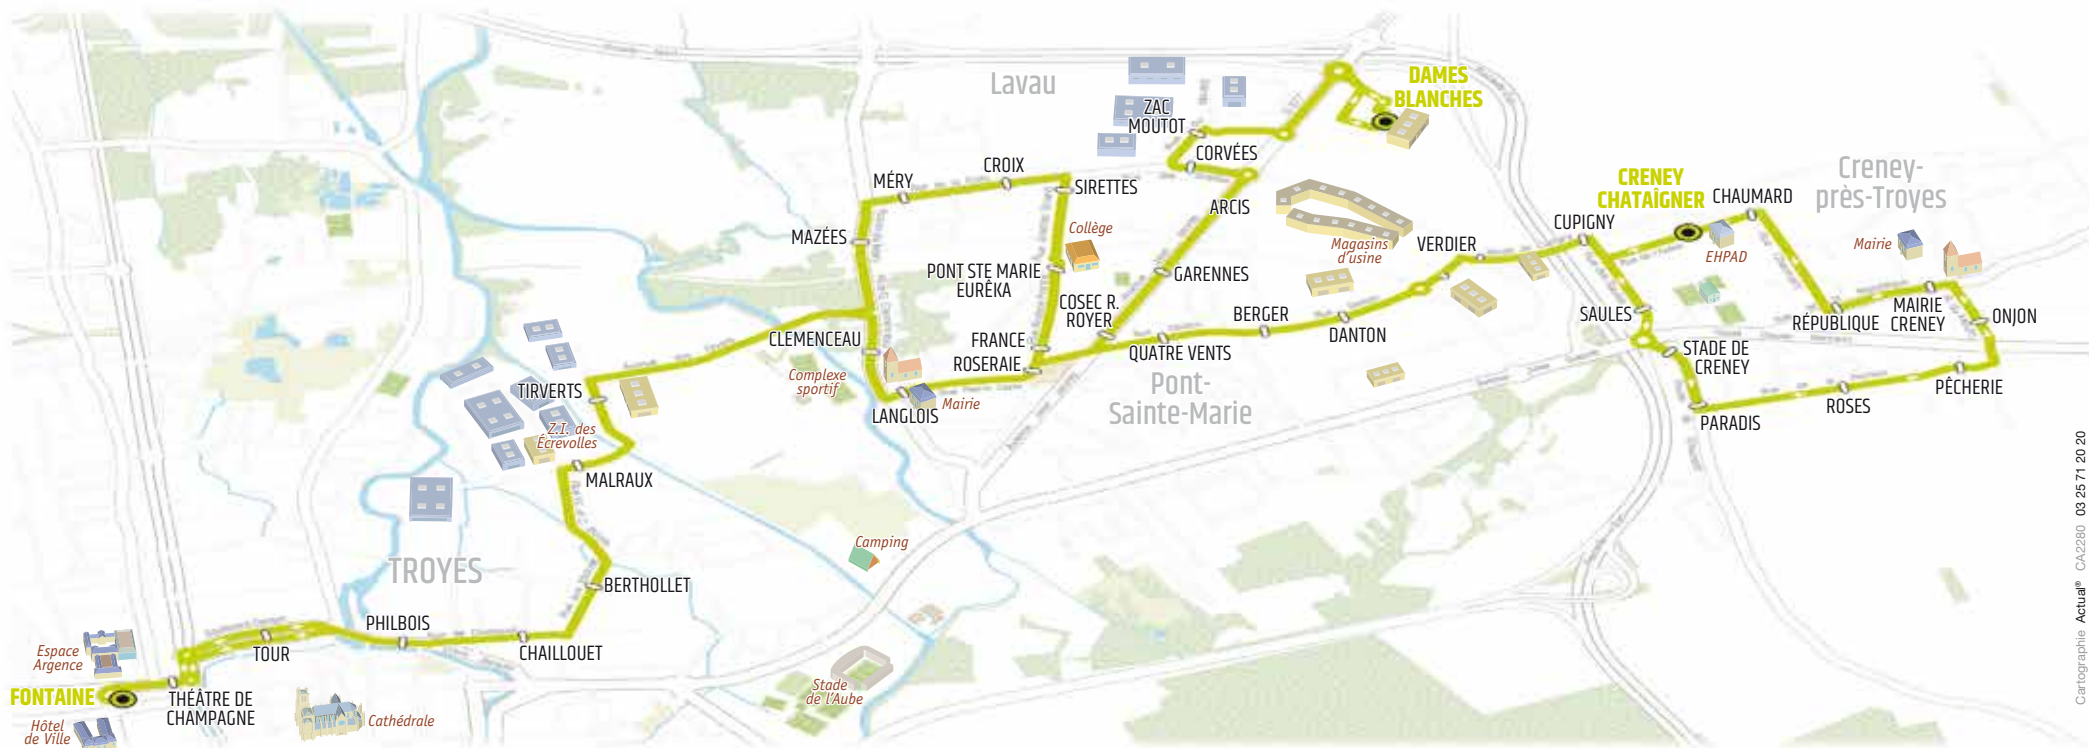

● Terminus
① ② ③ Correspondances (① ② ③ samedi uniquement)
● Arrêt sans correspondances
○ Arrêt avec correspondances
> Sens unique